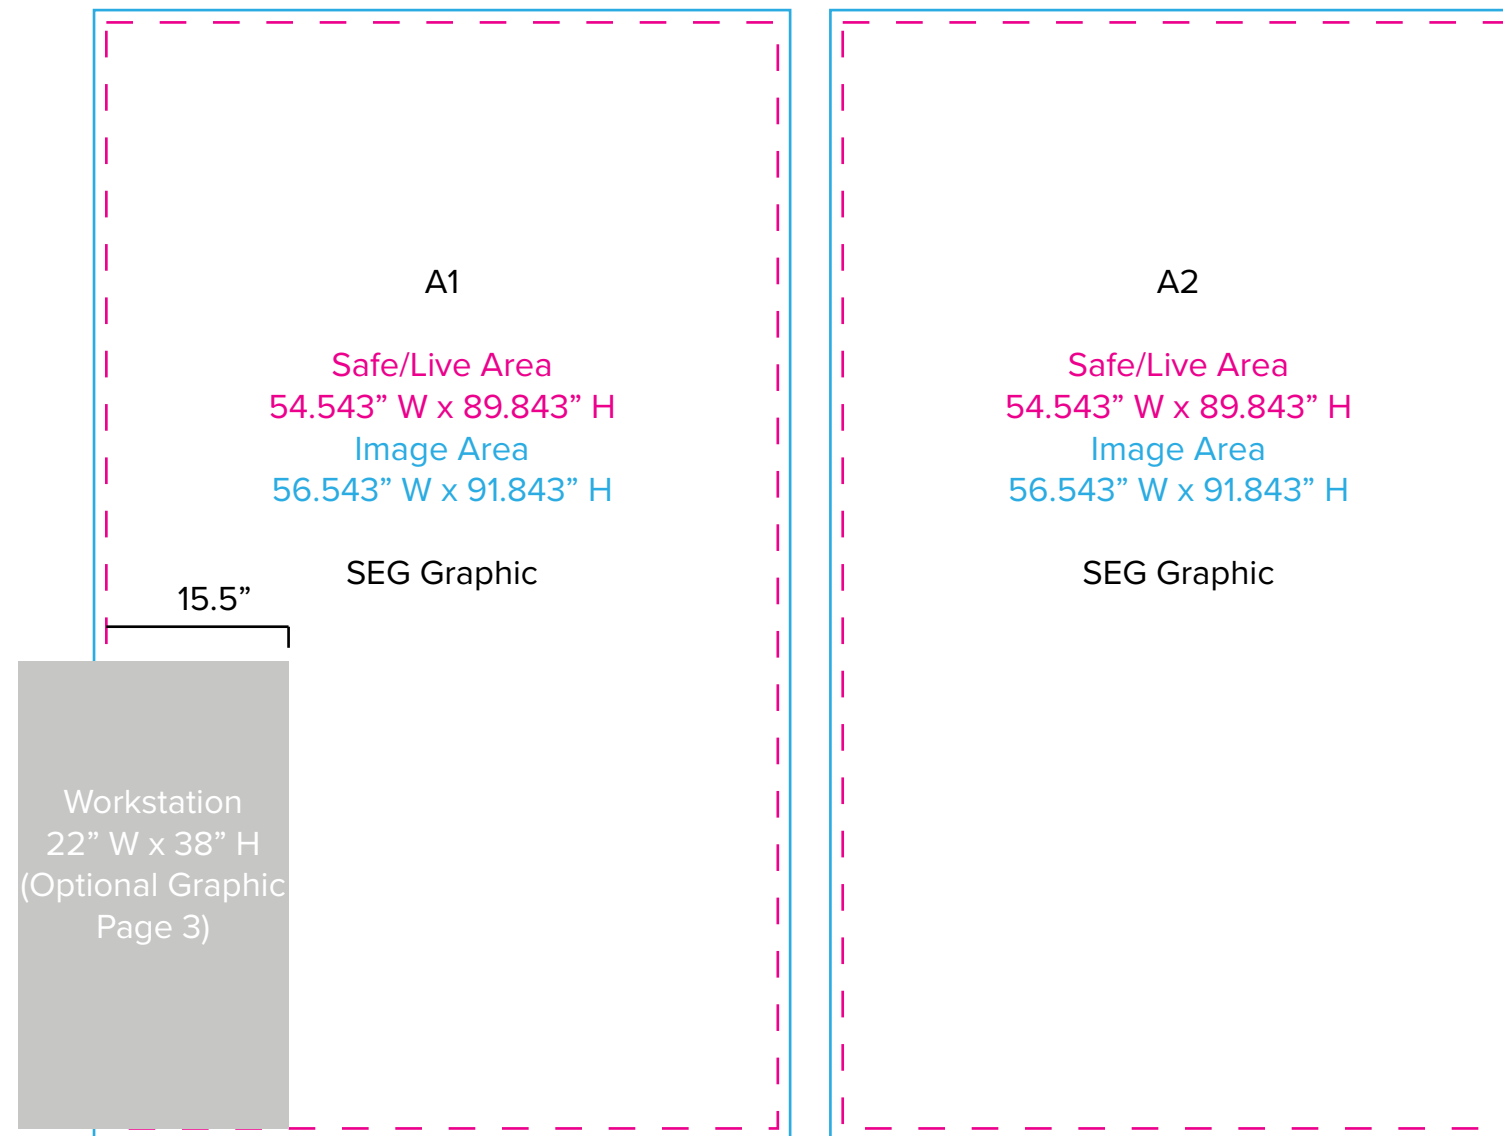

Graphic Template  
10 x 10 Inline Exhibit  
Backwall with Flat, Rectangular Panels - SEG Graphics

NOTE: All Raster Art (jpg, tiff,psd, png, etc.) must be at least 100 dpi at print size.  
Standard kits are often customized. Please check with Customer Service to ensure that this template matches your specific job.

# Graphic Template

## Backwall Workstation Countertops – Vinyl Graphics

Graphics **NOT** included in base price. Please request pricing.

NOTE: All Raster Art (jpg, tiff,psd, png, etc.) must be at least 100 dpi at print size.  
Standard kits are often customized. Please check with Customer Service to ensure that this template matches your specific job.

Graphic Template  
Portable Counter – Direct Print Graphic

NOTE: All Raster Art (jpg, tiff,psd, png, etc.) must be at least 100 dpi at print size.  
Standard kits are often customized. Please check with Customer Service to ensure that this template matches your specific job.