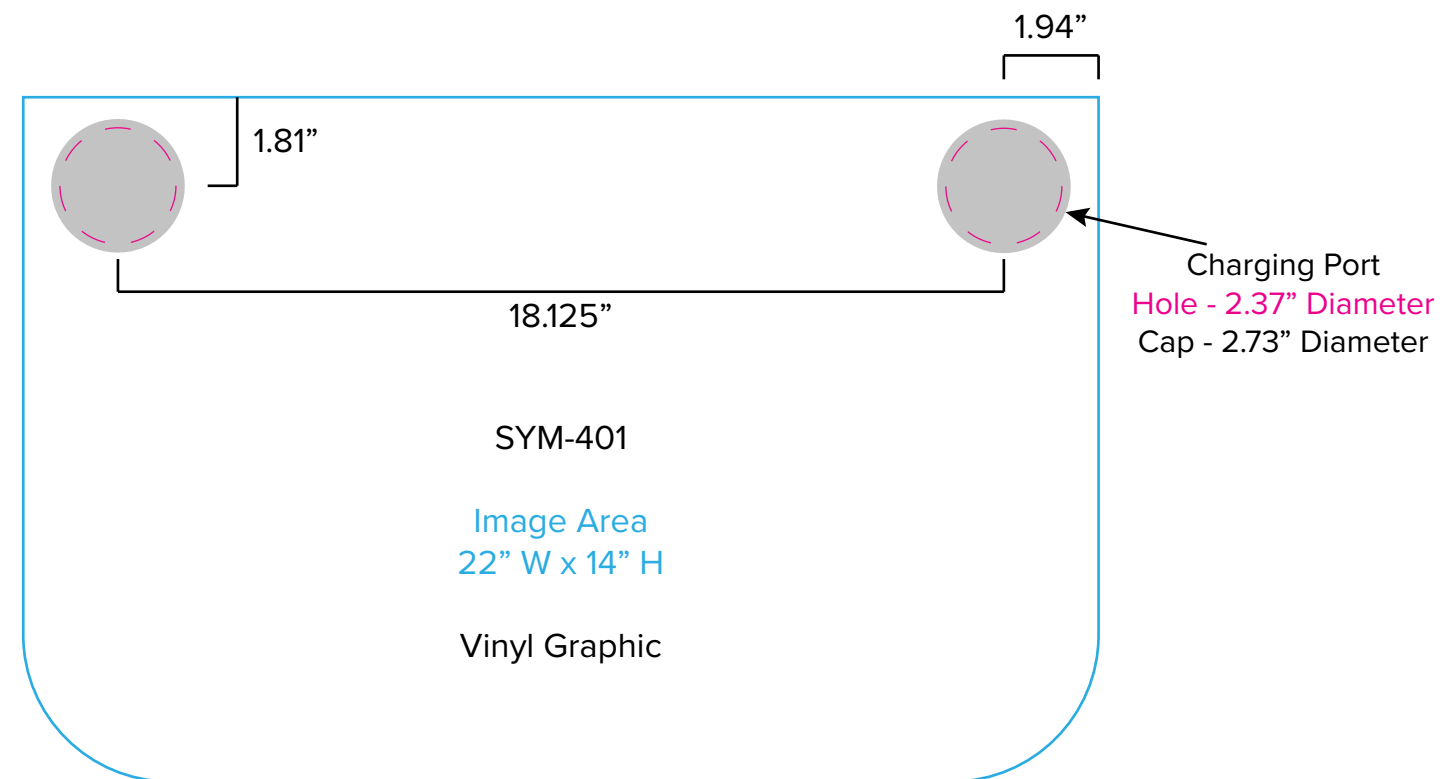

Graphic Template  
10 x 10 Inline Exhibit  
Backwall with Flat, Rectangular Panels - SEG Graphics

NOTE: All Raster Art (jpg, tiff,psd, png, etc.) must be at least 100 dpi at print size.  
Standard kits are often customized. Please check with Customer Service to ensure that this template matches your specific job.

## Backwall Workstation Countertops – Vinyl Graphics

Graphics **NOT** included in base price. Please request pricing.

NOTE: All Raster Art (jpg, tiff,psd, png, etc.) must be at least 100 dpi at print size.  
Standard kits are often customized. Please check with Customer Service to ensure that this template matches your specific job.

Graphic Template  
Portable Counter – Direct Print Graphic

NOTE: All Raster Art (jpg, tiff,psd, png, etc.) must be at least 100 dpi at print size.  
Standard kits are often customized. Please check with Customer Service to ensure that this template matches your specific job.