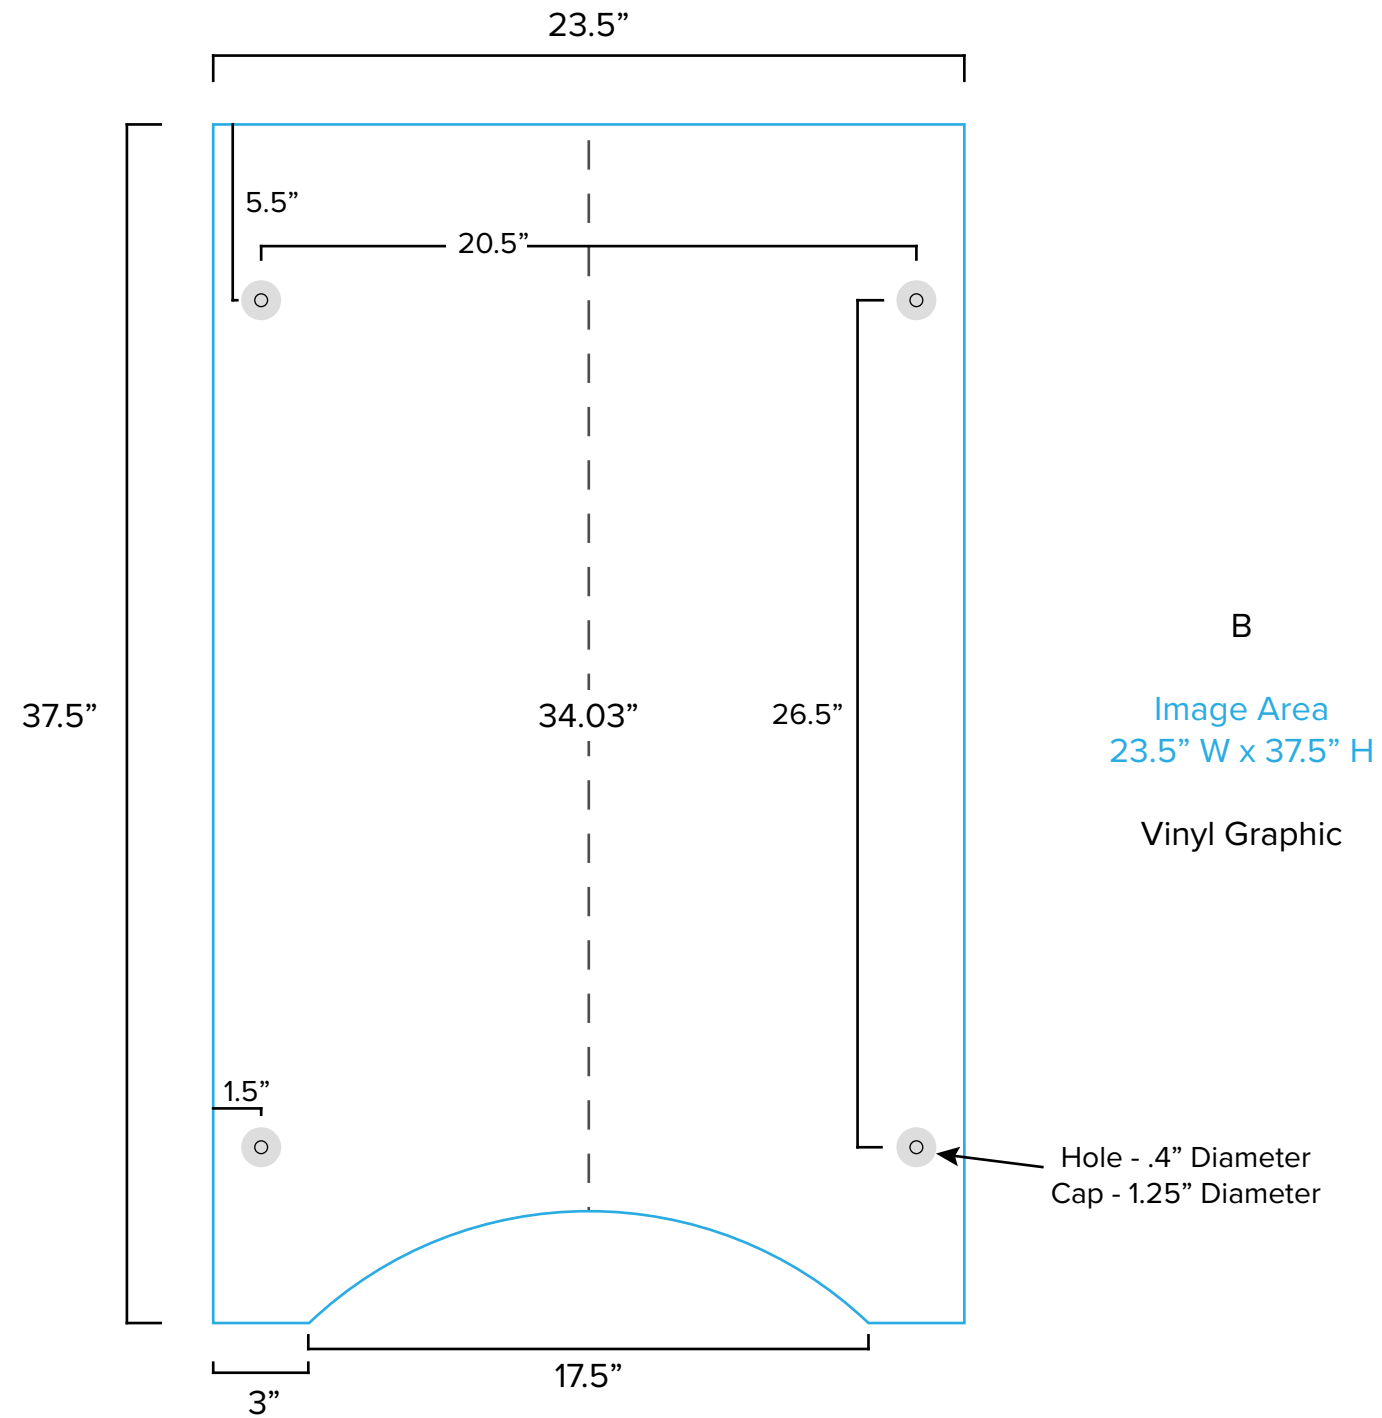

Graphic Template  
10 x 10 Inline Exhibit  
Backwall with Flat, Rectangular Panels - SEG Graphics

NOTE: All Raster Art (jpg, tiff,psd, png, etc.) must be at least 100 dpi at print size.  
Standard kits are often customized. Please check with Customer Service to ensure that this template matches your specific job.

## Backwall Workstation Countertops – Vinyl Graphics

Graphics **NOT** included in base price. Please request pricing.

NOTE: All Raster Art (jpg, tiff,psd, png, etc.) must be at least 100 dpi at print size.  
Standard kits are often customized. Please check with Customer Service to ensure that this template matches your specific job.

Graphic Template  
Portable Counter – Direct Print Graphic

NOTE: All Raster Art (jpg, tiff,psd, png, etc.) must be at least 100 dpi at print size.  
Standard kits are often customized. Please check with Customer Service to ensure that this template matches your specific job.